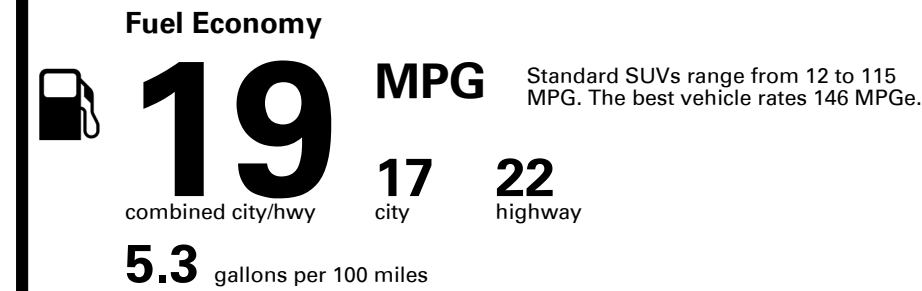

TOTAL PRICE: \$90,145.00

Inland Freight & Handling : \$1,495.00

EPA DOT Fuel Economy and Environment

You spend \$8,000
 more in fuel costs over 5 years compared to the average new vehicle.

Annual fuel cost \$3,300