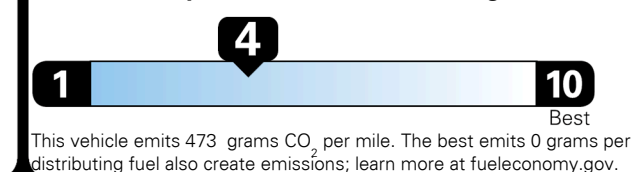

## EPA DOT Fuel Economy and Environment

Gasoline Vehicle

**Fuel Economy**

**19** MPG  
 combined city/hwy

**16** MPG  
 city

**22** MPG  
 highway

**5.3** gallons per 100 miles

Standard SUVs range from 12 to 115 MPG. The best vehicle rates 146 MPGe.

**You spend \$8,000**  
 more in fuel costs over 5 years compared to the average new vehicle.

**Annual fuel cost \$3,300**

Fuel Economy & Greenhouse Gas Rating (tailpipe only)

Smog Rating (tailpipe only)