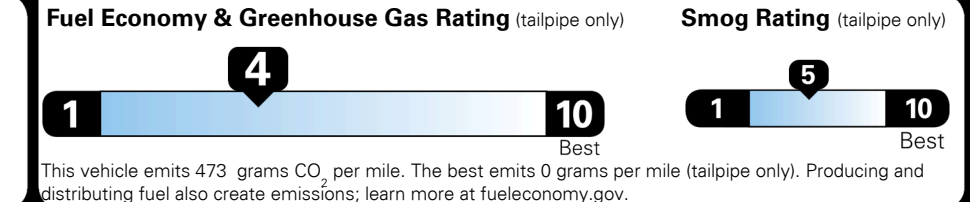

Full Tank of Gas

GENESIS WARRANTY

- 5-year/60,000-mile New Vehicle Warranty*
- 10-year/100,000-mile Powertrain Warranty*
- 7-year/Unlimited-mile Anti-perforation Warranty*
- Limited warranties, see retailer for details

Manufacturer's Suggested Retail Price: $82,330.00

ADDED FEATURES:

- *MAKALU GRAY(NCM) Paint $650.00
- Accessories
- *Cargo Mat $200.00
- *Roadside Assistance Kit $105.00
- *All Season Fitted Liners $235.00
- *Fragrance Cartridges $160.00
- *Mudguards $170.00
- *NFC Key Card $30.00

SOLD TO: AL709 SHIPPED TO: AL709
GENESIS MONTGOMERY
2820 EASTERN BLVD
MONTGOMERY AL 36116

VIN: KMUHEESC1TU340566	EXTERIOR COLOR: MAKALU GRAY	INTERIOR/SEAT COLOR: BORDEAUX BROWN/SLATE
MODEL: V0492A65	PORT OF ENTRY: BR	TRANSPORT: TRUCK
EMISSIONS: This vehicle is certified to meet emission requirements in all 50 states		ACCESSORY WEIGHT: 23 lbs./ 11 kgs.

Inland Freight & Handling : $1,495.00

TOTAL PRICE: $85,375.00

61 A 0916HRCC

EPA DOT Fuel Economy and Environment

Gasoline Vehicle

Fuel Economy

19 MPG
combined city/hwy

16 MPG
city

22 MPG
highway

5.3 gallons per 100 miles

Standard SUVs range from 12 to 115 MPG. The best vehicle rates 146 MPGe.

You spend $8,000
more in fuel costs over 5 years compared to the average new vehicle.

Annual fuel cost $3,300

Actual results will vary for many reasons, including driving conditions and how you drive and maintain your vehicle. The average new vehicle gets 29 MPG and costs $8,500 to fuel over 5 years. Cost estimates are based on 15,000 miles per year at $ 4.15 per gallon. MPGe is miles per gasoline gallon equivalent. Vehicle emissions are a significant cause of climate change and smog.

fueleconomy.gov

Calculate personalized estimates and compare vehicles

GOVERNMENT 5-STAR SAFETY RATINGS

Overall Vehicle Score ★ ★ ★ ★ ★

Based on the combined rating of frontal, side and rollover. Should ONLY be compared to other vehicles of similar size and weight.

Frontal Crash	Driver Passenger	★ ★ ★ ★
Based on the risk of injury in a frontal impact. Should ONLY be compared to other vehicles of similar size and weight.		
Side Crash	Front seat Rear seat	★ ★ ★ ★ ★
Based on the risk of injury in a side impact.		
Rollover		★ ★ ★ ★
Based on the risk of rollover in a single-vehicle crash.		

Manufacturer's suggested retail price includes manufacturer's recommended pre-delivery service. Gasoline license and title fees state and local taxes and dealer installed options and accessories are not included in the manufacturer's suggested retail price. This label has been affixed to this vehicle by Genesis Motor America, pursuant to the requirements of 15 U.S.C. 1231 et seq. which prohibits its removal or alteration prior to delivery to the ultimate purchaser.

Star ratings range from 1 to 5 stars (★★★★★) with 5 being the highest.
Source: National Highway Traffic Safety Administration (NHTSA).
www.safercar.gov or 1-888-327-4236

PARTS CONTENT INFORMATION

FOR VEHICLES IN THIS CARLINE: U.S./CANADIAN PARTS CONTENT: 3 %

MAJOR SOURCES OF FOREIGN PARTS CONTENT: KOREA: 80 %

FOR THIS VEHICLE: FINAL ASSEMBLY POINT: ULSAN, KOREA

COUNTRY OF ORIGIN:

ENGINE: KOREA TRANSMISSION: KOREA

Note: Parts content does not include final assembly, distribution, or other non-parts costs.