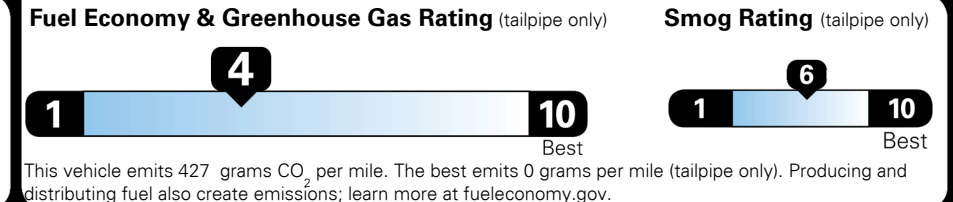

Inland Freight & Handling : \$1,495.00

TOTAL PRICE: \$74,210.00

164 A 1735HGLOVI 439

EPA DOT Fuel Economy and Environment

Gasoline Vehicle

Fuel Economy

21 MPG
 combined city/hwy

19 MPG
 city

24 MPG
 highway

4.8 gallons per 100 miles

Standard SUVs range from 12 to 115 MPG. The best vehicle rates 146 MPGe.

You spend \$5,750
 more in fuel costs over 5 years compared to the average new vehicle.

Annual fuel cost \$3,050