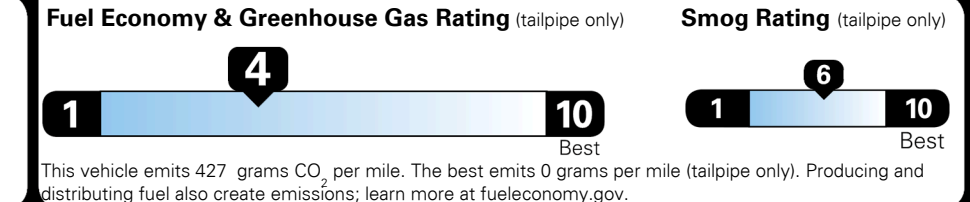

TOTAL PRICE: \$76,535.00

EPA DOT Fuel Economy and Environment

Gasoline Vehicle

Fuel Economy

21 MPG
combined city/hwy

19 MPG
city

24 MPG
highway

4.8 gallons per 100 miles

Standard SUVs range from 12 to 115 MPG. The best vehicle rates 146 MPGe.

You spend \$6,250
 more in fuel costs over 5 years compared to the average new vehicle.

Annual fuel cost \$2,950

Actual results will vary for many reasons, including driving conditions and how you drive and maintain your vehicle. The average new vehicle gets 29 MPG and costs \$8,500 to fuel over 5 years. Cost estimates are based on 15,000 miles per year at \$ 4.15 per gallon. MPGe is miles per gasoline gallon equivalent. Vehicle emissions are a significant cause of climate change and smog.