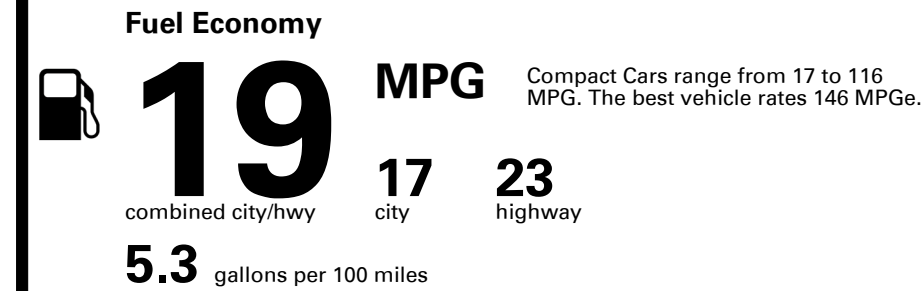

Inland Freight & Handling : \$1,395.00

TOTAL PRICE: \$57,975.00

EPA DOT Fuel Economy and Environment

Gasoline Vehicle

You spend \$8,000
more in fuel costs over 5 years compared to the average new vehicle.