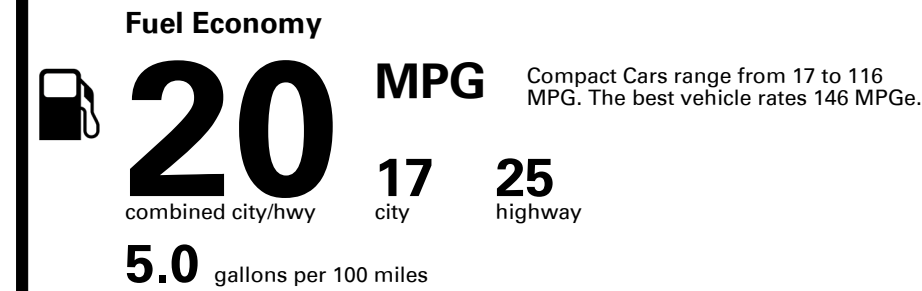

Inland Freight & Handling : \$1,395.00

TOTAL PRICE: \$56,165.00

EPA DOT Fuel Economy and Environment

Gasoline Vehicle

You spend \$7,000
more in fuel costs over 5 years compared to the average new vehicle.