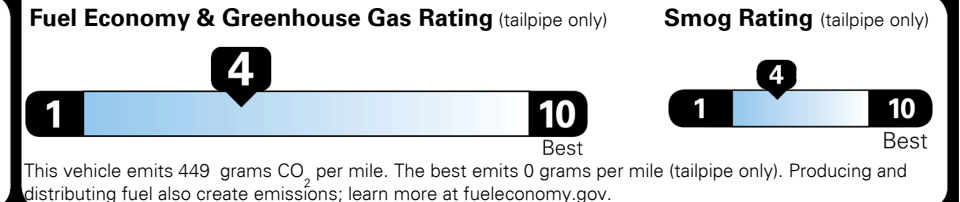

Additional Standard Features

- Carpeted Floor Mats

Full Tank of Gas

GENESIS WARRANTY

- 5-year / 60,000-mile New Vehicle Warranty*
- 10-year / 100,000-mile Powertrain Warranty*
- 7-year / Unlimited-mile Anti-perforation Warranty*
- Limited warranties, see dealer for details

Manufacturer's Suggested Retail Price: $53,600.00

ADDED FEATURES:

- *VIK BLACK(PH3) Paint $650.00
- Accessories
- *Reversible Cargo Tray $195.00
- *Roadside Assistance Kit $105.00
- *First Aid Kit $65.00
- *NFC Key Card $30.00
- *Bumper Applique $90.00

SOLD TO: AL709
GENESIS MONTGOMERY
2820 EASTERN BLVD
MONTGOMERY AL 36116

SHIPPED TO: AL709

VIN: KMTG44SE2TU173519	EXTERIOR COLOR: VIK BLACK	INTERIOR/SEAT COLOR: SEVILLA RED/OBSIDIAN
MODEL: R0472R65	PORT OF ENTRY: BR	TRANSPORT: TRUCK
EMISSIONS: This vehicle is certified to meet emission requirements in all 50 states		ACCESSORY WEIGHT: 15 lbs./ 7 kgs.

Inland Freight & Handling : $1,395.00

TOTAL PRICE: $56,130.00

EPA DOT Fuel Economy and Environment

Gasoline Vehicle

Fuel Economy

20 MPG
combined city/hwy

17 city
25 highway

5.0 gallons per 100 miles

Compact Cars range from 17 to 116 MPG. The best vehicle rates 146 MPGe.

You spend $7,000
more in fuel costs over 5 years compared to the average new vehicle.

Annual fuel cost $3,100

Actual results will vary for many reasons, including driving conditions and how you drive and maintain your vehicle. The average new vehicle gets 29 MPG and costs $8,500 to fuel over 5 years. Cost estimates are based on 15,000 miles per year at $ 4.15 per gallon. MPGe is miles per gasoline gallon equivalent. Vehicle emissions are a significant cause of climate change and smog.

fueleconomy.gov
Calculate personalized estimates and compare vehicles

GOVERNMENT 5-STAR SAFETY RATINGS

This vehicle has not been rated by the government for overall vehicle score, frontal crash, side crash or rollover risk.

Source: National Highway Traffic Safety Administration (NHTSA).
www.safercar.gov or 1-888-327-4236

Manufacturer's suggested retail price includes manufacturer's recommended pre-delivery service. Gasoline license and title fees state and local taxes and dealer installed options and accessories are not included in the manufacturer's suggested retail price. This label has been affixed to this vehicle by Genesis Motor America, pursuant to the requirements of 15 U.S.C. 1231 et seq. which prohibits its removal or alteration prior to delivery to the ultimate purchaser.

PARTS CONTENT INFORMATION

FOR VEHICLES IN THIS CARLINE: U.S./CANADIAN PARTS CONTENT: 5 %

MAJOR SOURCES OF FOREIGN PARTS CONTENT: KOREA: 80 %

FOR THIS VEHICLE: FINAL ASSEMBLY POINT: ULSAN, KOREA

COUNTRY OF ORIGIN:

ENGINE: KOREA TRANSMISSION: KOREA

Note: Parts content does not include final assembly, distribution, or other non-parts costs.