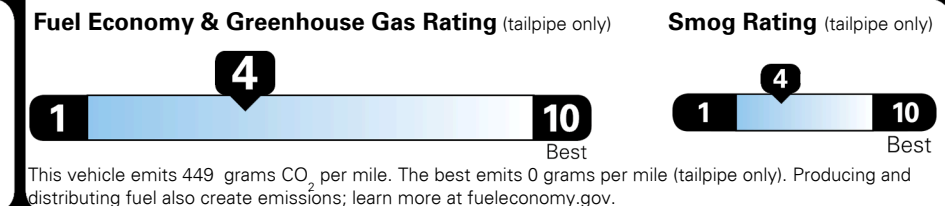

Additional Standard Features

- Carpeted Floor Mats

Full Tank of Gas

GENESIS WARRANTY

- 5-year / 60,000-mile New Vehicle Warranty*
- 10-year / 100,000-mile Powertrain Warranty*
- 7-year / Unlimited-mile Anti-perforation Warranty*
- Limited warranties, see dealer for details

Manufacturer's Suggested Retail Price: $53,600.00

ADDED FEATURES:

· *CAVENDISH RED(RLA) Paint $650.00

Accessories

- *First Aid Kit $65.00
- *All Season Fitted Liners $235.00
- *Illuminated Doorstep Plates $425.00
- *NFC Key Card $30.00

SOLD TO: AL709
GENESIS MONTGOMERY
2820 EASTERN BLVD
MONTGOMERY AL 36116

SHIPPED TO: AL709

Inland Freight & Handling : $1,395.00

VIN: KMTG44SE0TU171588	EXTERIOR COLOR: CAVENDISH RED	INTERIOR/SEAT COLOR: OBSIDIAN BLACK/OBSIDIAN
MODEL: R0472R65	PORT OF ENTRY: BR	TRANSPORT: TRUCK
EMISSIONS: This vehicle is certified to meet emission requirements in all 50 states		ACCESSORY WEIGHT: 6 lbs./ 3 kgs.

TOTAL PRICE: $56,400.00

EPA DOT Fuel Economy and Environment

Gasoline Vehicle

Fuel Economy

20 MPG
combined city/hwy

17 city
25 highway

5.0 gallons per 100 miles

Compact Cars range from 17 to 116 MPG. The best vehicle rates 146 MPGe.

You spend $7,000
more in fuel costs over 5 years compared to the average new vehicle.

Annual fuel cost $3,100

Actual results will vary for many reasons, including driving conditions and how you drive and maintain your vehicle. The average new vehicle gets 29 MPG and costs $8,500 to fuel over 5 years. Cost estimates are based on 15,000 miles per year at $ 4.15 per gallon. MPGe is miles per gasoline gallon equivalent. Vehicle emissions are a significant cause of climate change and smog.

fueleconomy.gov

Calculate personalized estimates and compare vehicles

GOVERNMENT 5-STAR SAFETY RATINGS

This vehicle has not been rated by the government for overall vehicle score, frontal crash, side crash or rollover risk.

Source: National Highway Traffic Safety Administration (NHTSA).
www.safercar.gov or 1-888-327-4236

Manufacturer's suggested retail price includes manufacturer's recommended pre-delivery service. Gasoline license and title fees state and local taxes and dealer installed options and accessories are not included in the manufacturer's suggested retail price. This label has been affixed to this vehicle by Genesis Motor America, pursuant to the requirements of 15 U.S.C. 1231 et seq. which prohibits its removal or alteration prior to delivery to the ultimate purchaser.

PARTS CONTENT INFORMATION

FOR VEHICLES IN THIS CARLINE: U.S./CANADIAN PARTS CONTENT: 5 %

MAJOR SOURCES OF FOREIGN PARTS CONTENT: KOREA: 80 %

FOR THIS VEHICLE: FINAL ASSEMBLY POINT: ULSAN, KOREA

COUNTRY OF ORIGIN:

ENGINE: KOREA TRANSMISSION: KOREA

Note: Parts content does not include final assembly, distribution, or other non-parts costs.