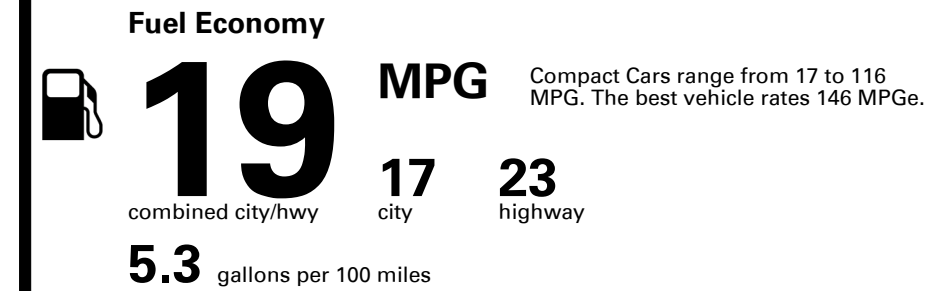

EMISSIONS:
This vehicle is certified to meet emission requirements in all 50 states

TOTAL PRICE: \$60,495.00

86 A 0846HTONGA

EPA DOT Fuel Economy and Environment

Gasoline Vehicle

You spend \$8,000
more in fuel costs over 5 years compared to the average new vehicle.

Annual fuel cost \$3,300

Fuel Economy & Greenhouse Gas Rating (tailpipe only)

Smog Rating (tailpipe only)

This vehicle emits 466 grams CO₂ per mile. The best emits 0 grams per mile (tailpipe only). Producing and distributing fuel also create emissions; learn more at fueleconomy.gov.